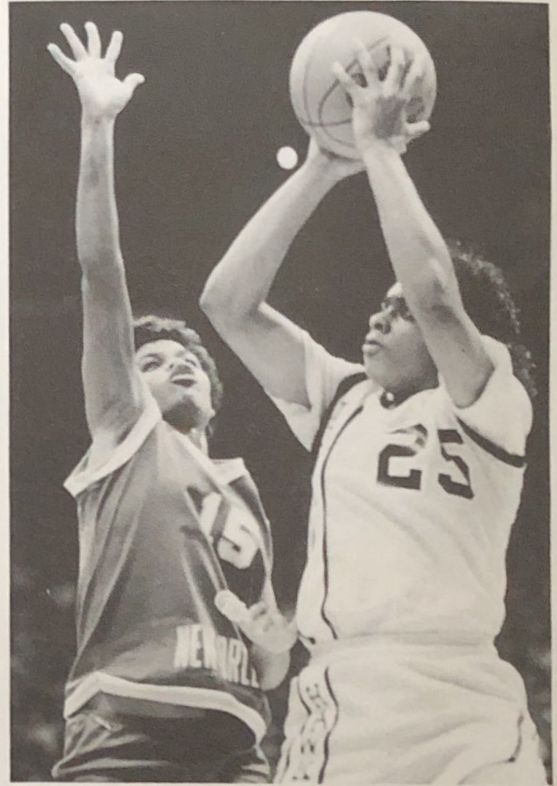

NATIONAL HONORS . . .

UNITED STATES OLYMPIC TRIALS

Shanda Berry, 1988
Michelle Edwards, 1988
Franthea Price, 1988
Lisa Becker, 1984

UNITED STATES WORLD JUNIOR NATIONAL TEAM

Shanda Berry (alternate), 1985
Franthea Price, 1986

UNITED STATES SELECT TEAM

Lisa Becker, 1985, 1987
Shanda Berry, 1986, 1987
Michelle Edwards, 1986
Lisa Long, 1986

NATIONAL OLYMPIC FESTIVAL

Lisa Becker, 1983
Shanda Berry, 1985
Michelle Edwards, 1985
Lisa Long, 1985
Franthea Price, 1985, 1986
Jolynn Schneider, 1986

UNITED STATES JONES CUP TEAM

Jolette Law, 1988
Shanda Berry, 1987
Franthea Price, 1987
Lisa Becker, 1985

CHAMPION PLAYER OF THE YEAR

Michelle Edwards, 1988

KODAK ALL-AMERICAN

Michelle Edwards, 1988

NAISMITH ALL-AMERICAN

Michelle Edwards, 1988

KODAK DISTRICT V ALL-AMERICAN

Michelle Edwards, 1987, 1988

STREET & SMITH PRESEASON ALL-AMERICAN

Michelle Edwards, 1986, 1987
Shanda Berry, 1988
Franthea Price, 1988

CHICAGO TRIBUNE SILVER BASKETBALL RECIPIENT

Michelle Edwards, 1988

Franthea Price

The Lark

The Same Yesterday, Today and Tomorrow