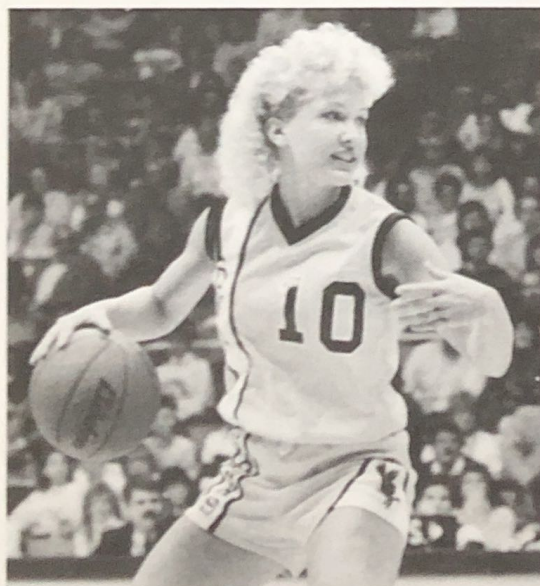

Stephanie Schueler